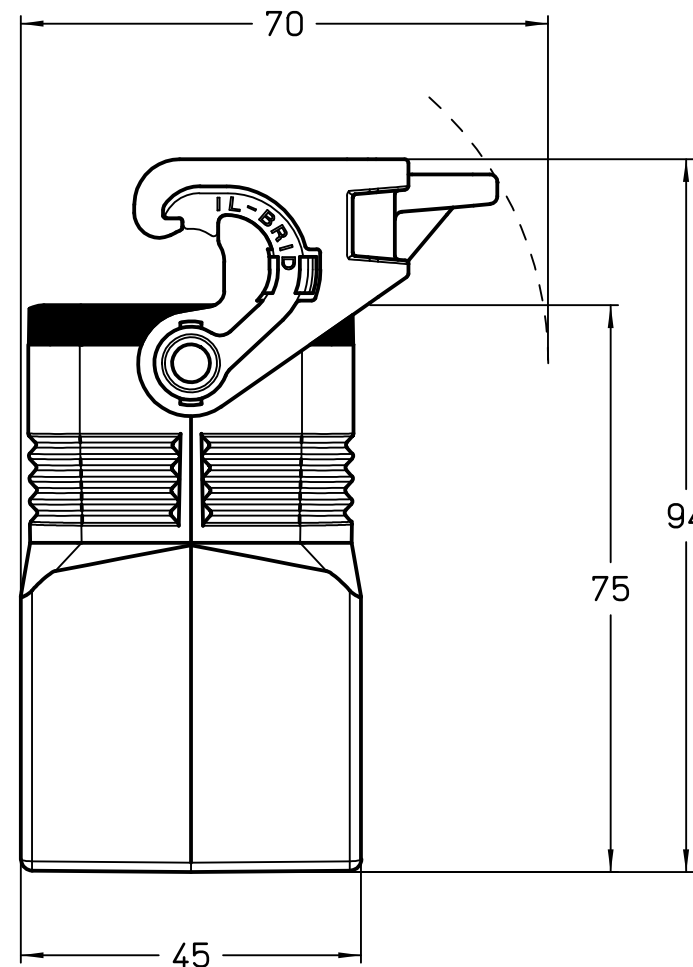

Diritti riservati All rights reserved

1

2

3

Dimensions
in mm

Simplified representation with dimensions without tolerance

Original Size A4

Date 07/03/23

Sign. G. Renna

MLFO 10 LG40

Hood, size "57.27", M40 side entry, with 1 IL-BRID lever

Scale
1:1

1

2

3