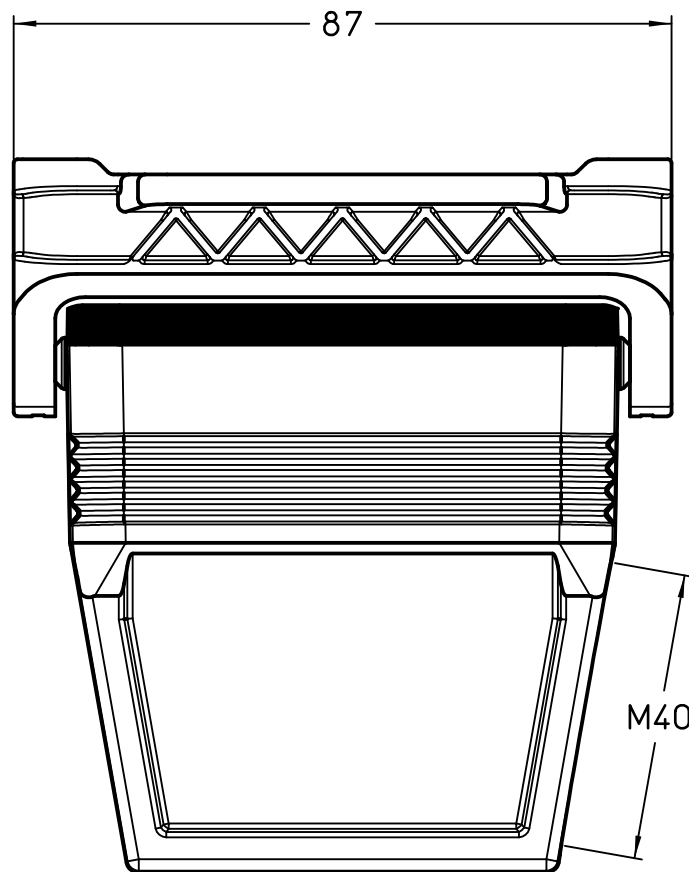

Diritti riservati All rights reserved

1

2

3

Dimensions
in mm

Simplified representation with dimensions without tolerance

Original Size A4

Date 07/03/23

Sign. G. Renna

MLFO 10 LG40

Hood, size "57.27", M40 side entry, with 1 IL-BRID lever

Scale
1:1

1

2

3