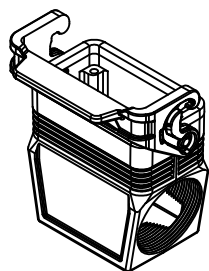

Diritti riservati All rights reserved

1

2

3

Dimensions
in mm

Simplified representation with dimensions without tolerance

Original Size A4

Date 07/03/23

Sign. G. Renna

MLFO 10 LG40

Hood, size "57.27", M40 side entry, with 1 IL-BRID lever

Scale
1:1

1

2

3